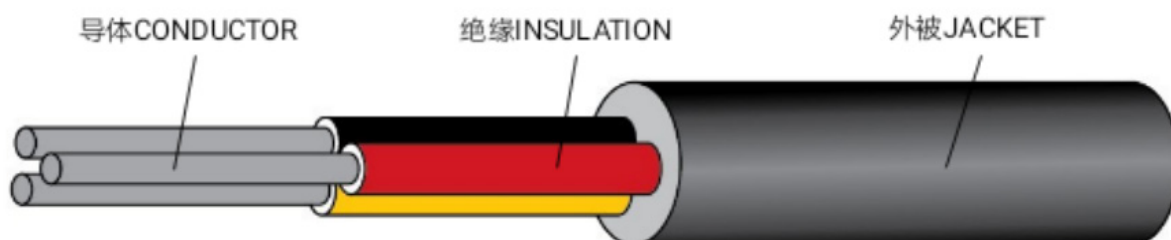

Specifications

Accuracy	
Thermistor	±0.36°F (0.2°C)
RTD	±0.5°F (0.28°C)
Sensor Type	
Thermistor	10 kΩ Type II & III
RTD	1000Ω
Temperature Range	-20°C~80°C
Stability	
Thermistor/RTD	0.24°F (0.13°C) over five years
Heat Dissipation	Thermistor,3mW/°C (power needed to raise the temperature by 1°C)
Enclosure Rating	Watertight metalbox,Metal box,Plastic box
Warranty	5 years

Wire Specifications

SPEC NO	UL2464 20AWG
Reference Standard	UL1581/758
Rated Temperature	80°C
Rated Voltage	300V
Flame Retardant Grade	VW-1
Environmental Standards	RoHS

Conductor	Sectional Area	AWG/mm	21/0.178±0.008TS
	Conductor Material	/	Tinned Copper Wire
	Sectional Area	mm²	0.52
	Stranded Diameter	mm	0.94
Insulation	Material	/	Pvc
	The Average Thickness	mm	0.28
	Minimum Gauge	mm	0.24
	Insulation Diameter	mm	1.5±0.1
Jacket	Material	/	Pvc
	The Average Thickness	mm	1.05
	Minimum Gauge	mm	0.95
	Overall Diameter	mm	4.8±0.15

Structure Diagram